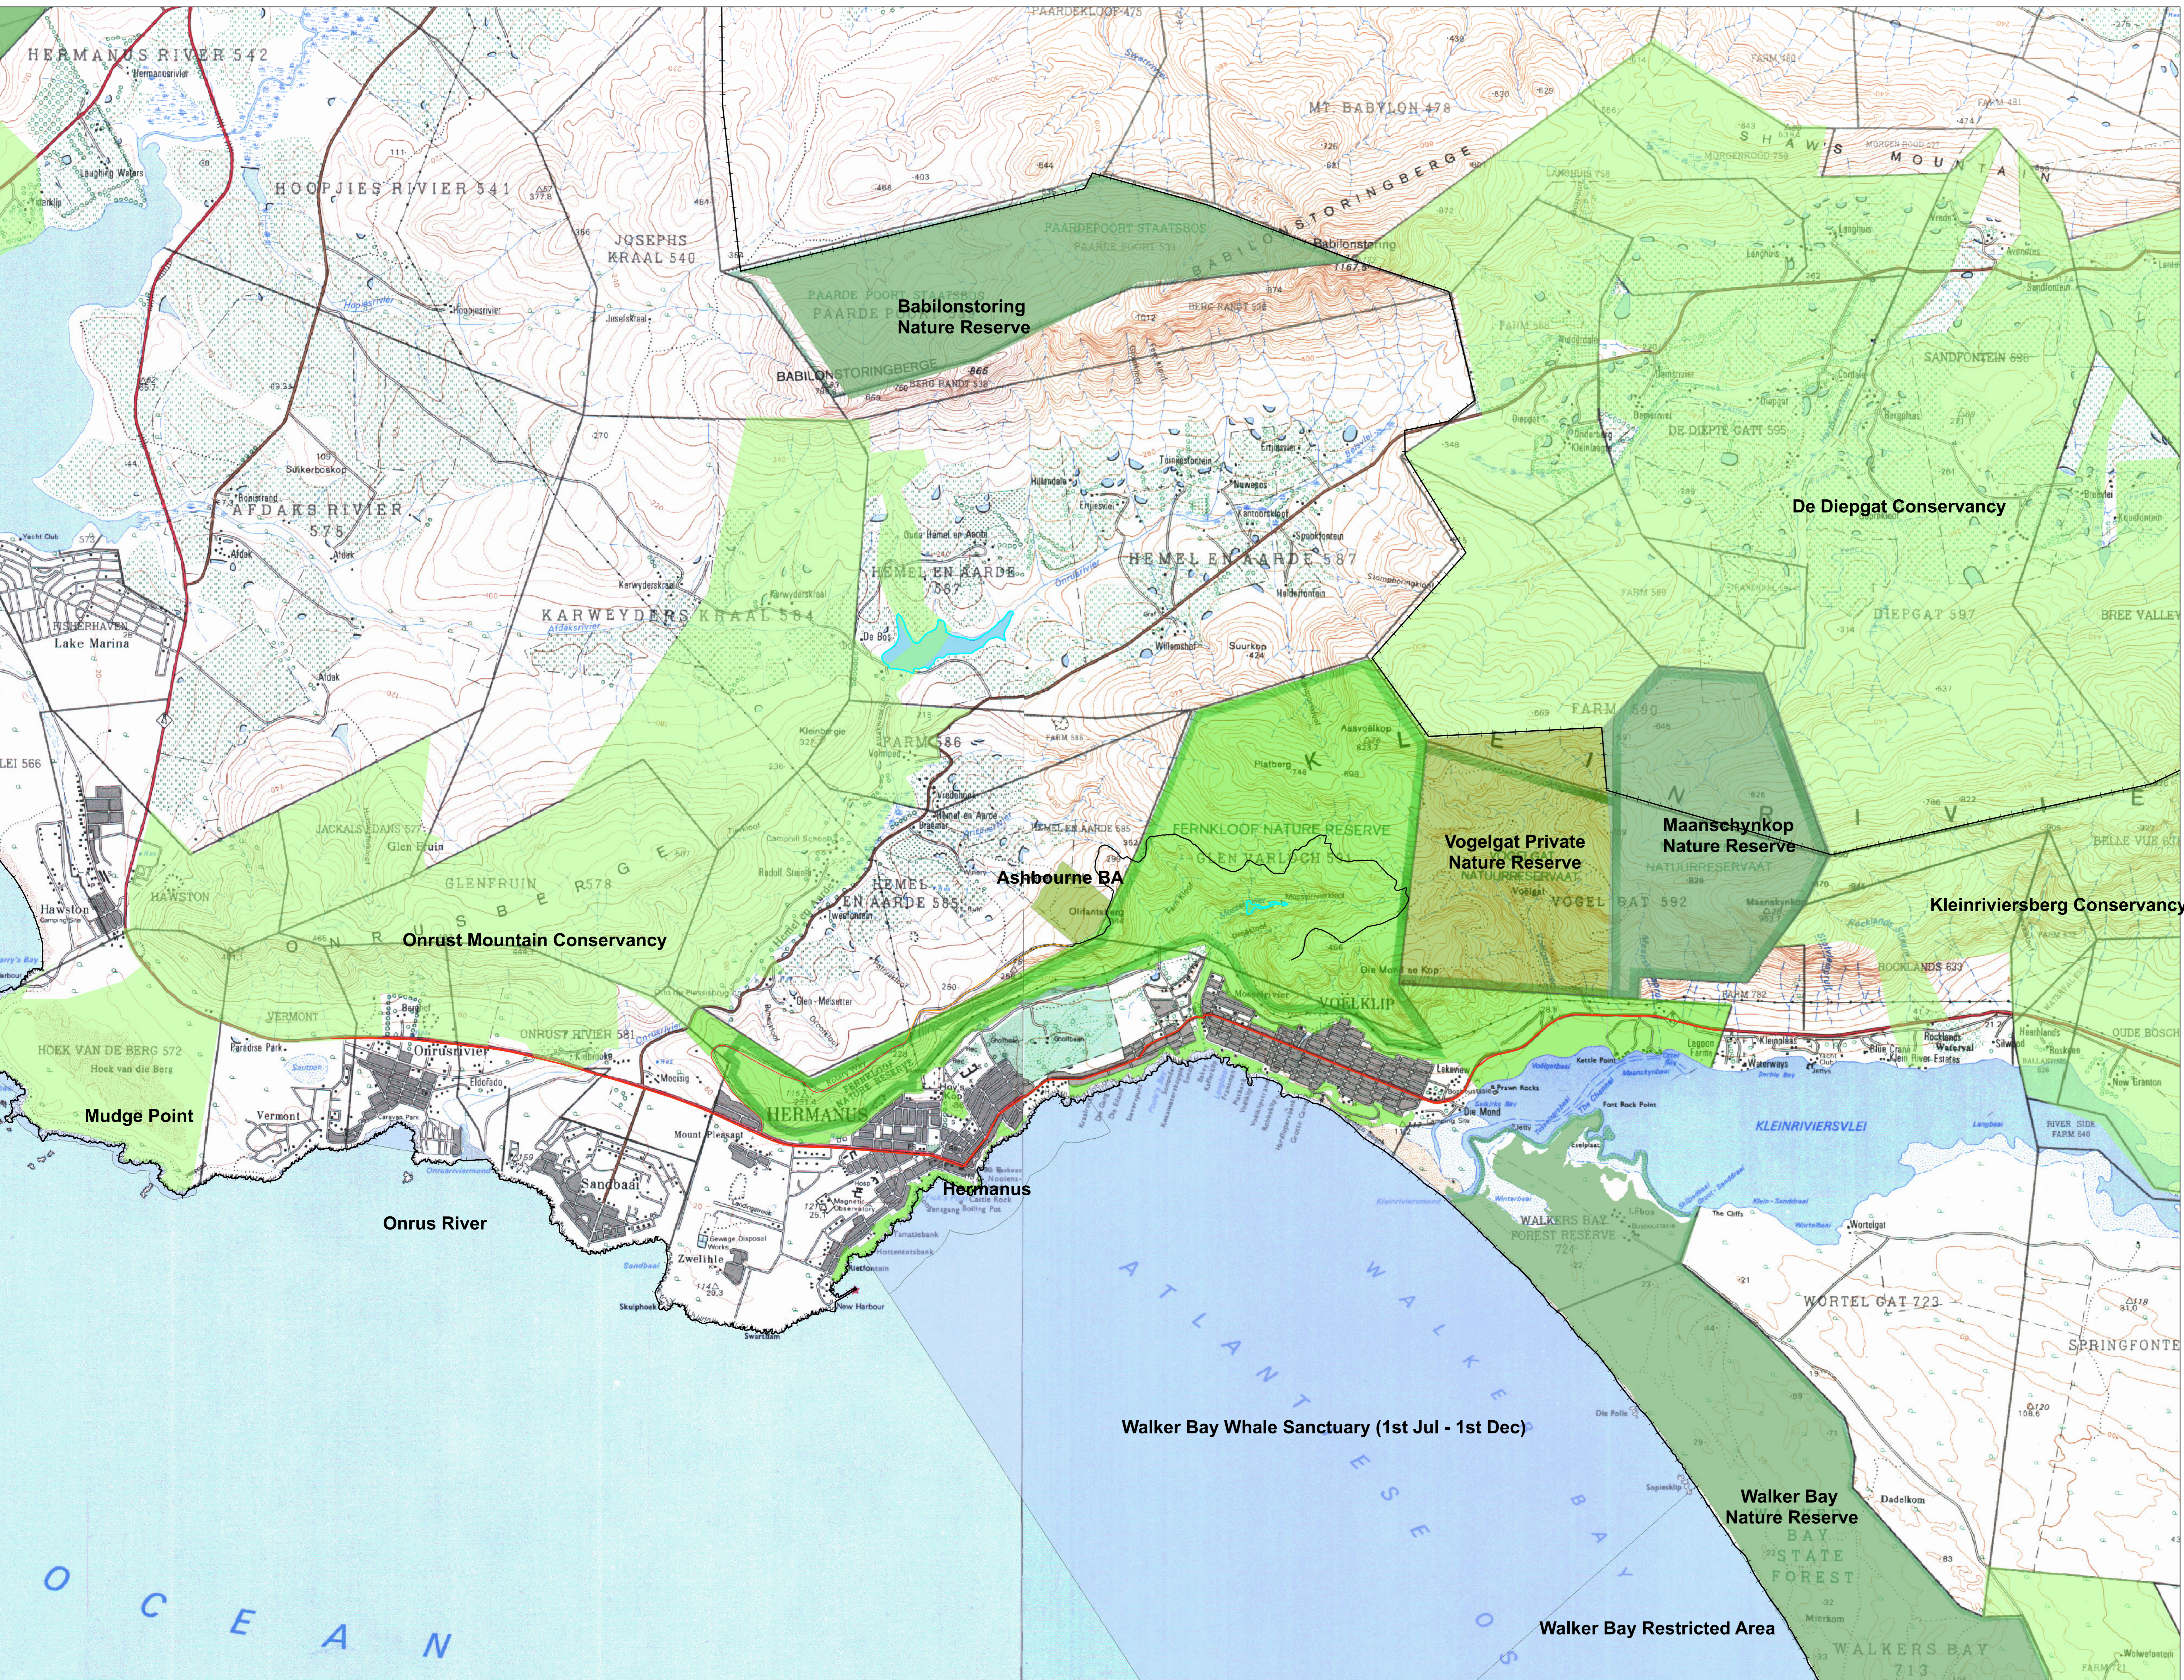

APPENDIX 1

**OVERSTRAND:
 FERNKLOOF NATURE RESERVE
 REGIONAL LOCALITY
 MAP**

Legend

-  OverstrandBoundary2016
-  Hemel_en_Aarde_Servitude
-  Jeep Track
-  Rotary Drive
-  R43
-  Fernkloof Nature Reserve
-  CapeNature Reserves
-  Private Nature Reserves & BA Areas
-  CapeNature Conservancies
-  Freshwater Dams
-  Marine Protected Areas

□ May 2019

1:25 000 